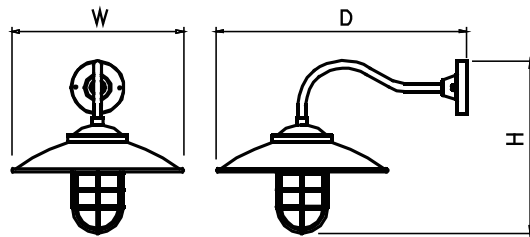

3-7001D-A

Wall Mount, Outdoor

Features

Housing

Die-formed Cold-rolled Steel and Aluminum with Powder Coated Finish
Finish Options: -05 Black, -08 Gray, -30 Oil Rubbed Bronze
Good for Wet Location Applications

Electrical

120V

Lamp

E26 LED Bulb, Color Temperature 3000K or 4000K

Certification

ETL/cETL Listed, Suitable for Wet Locations

Warranty

5 Years Limited Warranty on Driver and LED

LED Type

Model	Input Voltage	Input Wattage	LED Lamp	Lumen (TYP)	Finish	Shade	Dimension (W x H x D)
3-7001D-A-05-E26	120V	8W	3000K, A19	800	Black	Glass	13.6" x 13.8" x 20.1"